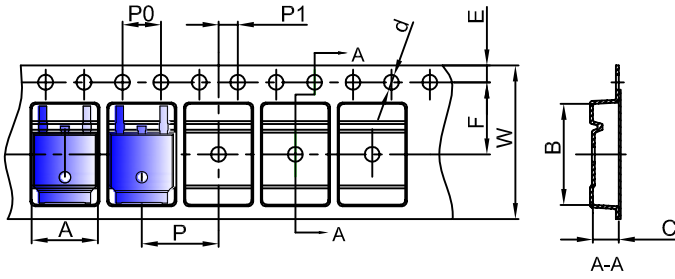

TO-252 Embossed carrier Tape

Dimensions are in millimeter										
Pkg type	A	B	C	d	E	F	P0	P	P1	W
TO-252	6.90	10.50	2.70	Ø1.55	1.75	7.50	4.00	8.00	2.00	16.00
(Tolerance)	+/-0.1	+/-0.1	+/-0.1	+/-0.1	+/-0.1	+/-0.1	+/-0.1	+/-0.1	+/-0.1	+0.3/-0.1

TO-252 Tape Leader and Trailer